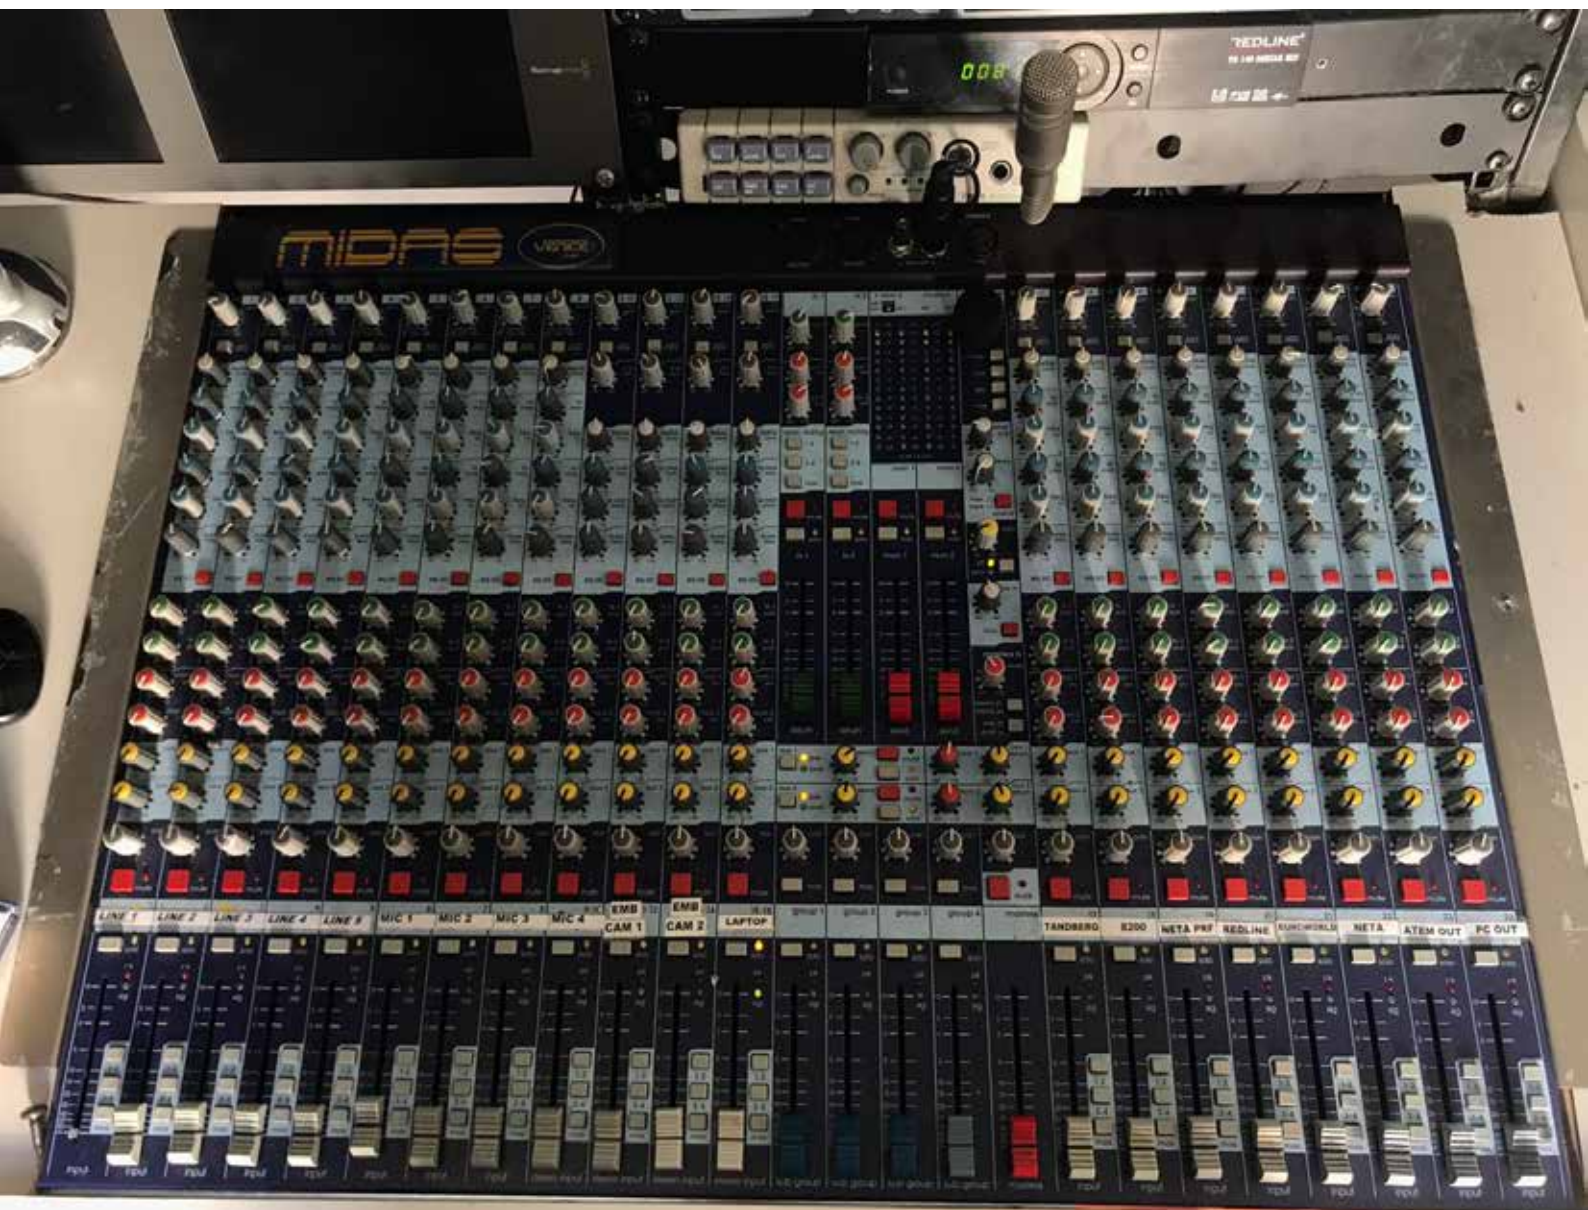

INSIDE OF THE VEHICLE

INSIDE OF THE VEHICLE

MIDAS VENICE 24 INPUT AUDIO MIXER

PANASONIC AV-HS450 VIDEO MIXER

**BLACKMAGIC HYPER DECK SSD RECORDER
TECPRO INTERCOM SYSTEM**

BEL DIGITAL AUDIO

2 x 2 7 INCH HD/SD LCD MONITOR