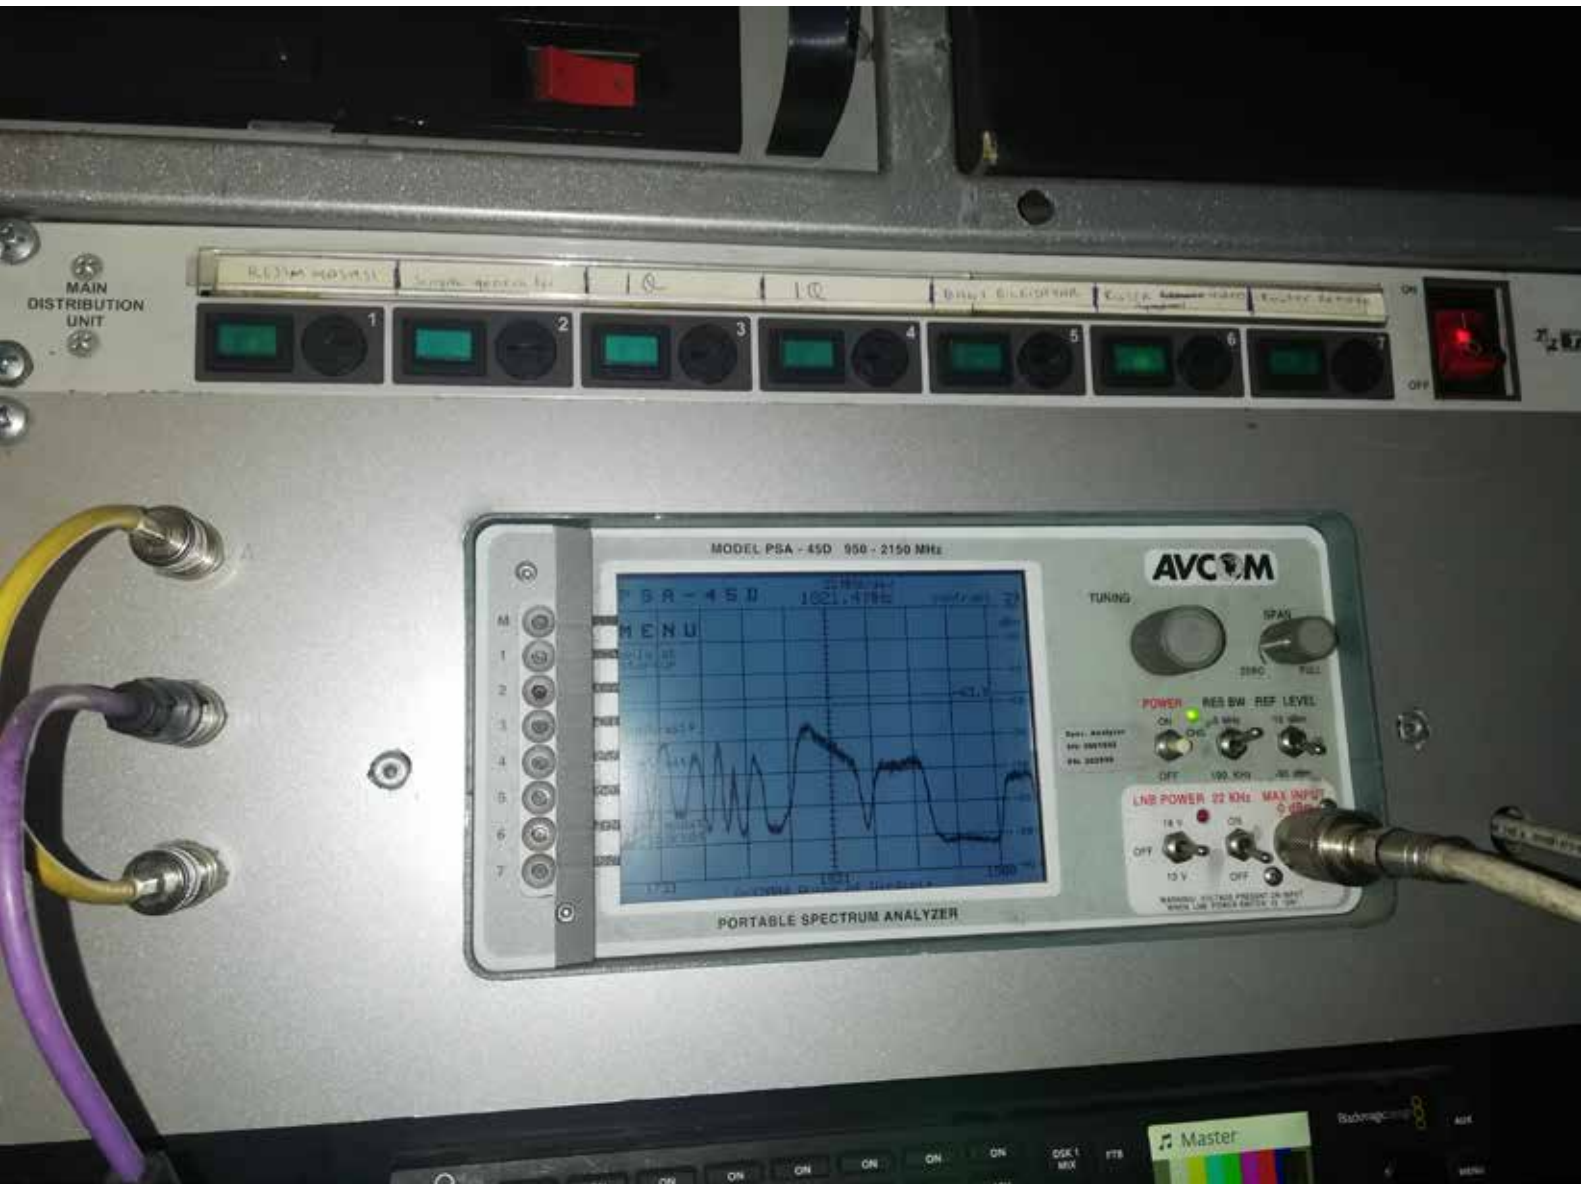

AVCOM PSA-450 SPECTRUM ANALYZER